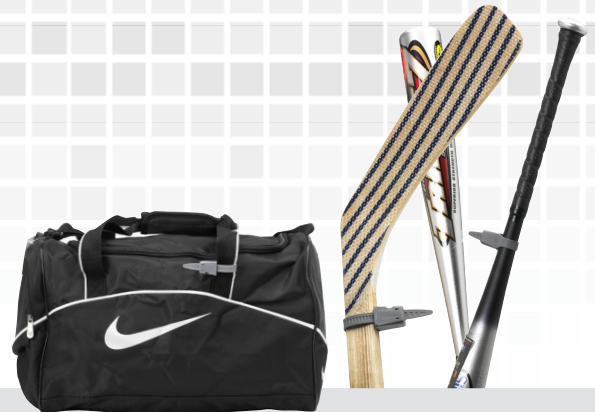

Cinch Wrap

Easy to use. Tough to beat.

Tough nylon protection

Reusable, one-piece design

4 convenient sizes

Easy application and removal

Hard-to-protect products demand the flexible security of S3 Cinch Wraps. It cinches snugly to large or unwieldy merchandise, offering a visible deterrent to thieves. It's incredibly simple to apply and easy to remove at checkout.

Available in AM and RF formats.

SUGGESTED APPLICATIONS:
Sporting equipment, day planners,
anything with a handle

show. secure. sell.

Alpha's single key solution to control high-theft

SpiderWrap™

ORDER CODE	SAP CODE	DESCRIPTION	EXTERNAL DIM. (H x W x L)	CARTON QTY.	CARTON WT.
MSNWRAPND MSNWRAPRFR-3.5"	9183055 9261507	Cinch Wrap - 3.5" - AM Cinch Wrap - 3.5" - RF	1.36"H x 0.99"W x 6.75"L (3.50cmH x 2.50cmW x 17.50cmL)	200	7 lbs. (4 kg)
SNWRAPND SNWRAPRFR	9169249 9169248	Cinch Wrap - 5" - AM Cinch Wrap - 5" - RF	1.36"H x 0.99"W x 8.75"L (3.50cmH x 2.50cmW x 22.20cmL)	200	7 lbs. (4 kg)
SNWRAP2ND SNWRAP2RFR	9175079 9169250	Cinch Wrap - 7" - AM Cinch Wrap - 7" - RF	1.36"H x 0.99"W x 10.75"L (3.50cmH x 2.50cmW x 27.30cmL)	200	7 lbs. (4 kg)
SNWRAP3ND SNWRAP3RFR	9183057 9169251	Cinch Wrap - 9" - AM Cinch Wrap - 9" - RF	1.36"H x 0.99"W x 12.75"L (3.50cmH x 2.50cmW x 32.40cmL)	200	7 lbs. (4 kg)