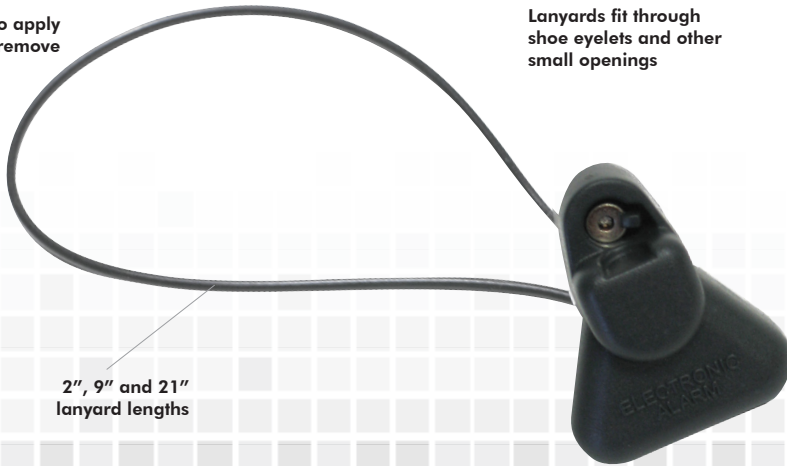

# Mag Accessory Tag

An extra measure of protection

Easy to apply  
and remove

Lanyards fit through  
shoe eyelets and other  
small openings

2", 9" and 21"  
lanyard lengths

Alpha has a complete line of Hard Tags for your high-theft merchandise. The Mag Accessory Tag, available in three lanyard lengths, has a tough one-piece design and is portable and reusable.

Available in AM and RF formats.

**SUGGESTED APPLICATIONS:**

*Ideal for shoes, purses, sunglasses, eyewear, belts, accessories, paint brushes, gloves, saw blades, watches*

show. secure. sell.

Alpha's single key solution to control high-theft

ORDER CODE	SAP CODE	DESCRIPTION	EXTERNAL DIM. (L x W x D)	CARTON
MTAGL2ACCYND MTAGL2ACCYRFR	9261513 9261514	Mag Accessory Tag w/2" Black Lanyard - AM Mag Accessory Tag w/2" Black Lanyard - RF	1.02"L x 1.25"W x 1.00"D (2.60 cm L x 3.20 cm W x 2.50 cm D)	100 100
MTAGACCYND-100 MTAGACCYRFR-100	9261508 9261511	Mag Accessory Tag w/9" Black Lanyard - AM Mag Accessory Tag w/9" Black Lanyard - RF	1.02"L x 1.25"W x 1.00"D (2.60 cm L x 3.20 cm W x 2.50 cm D)	100 100
MTAGL21ACCYND MTAGL21ACCYRF	9261512 9236811	Mag Accessory Tag w/21" Black Lanyard - AM Mag Accessory Tag w/21" Black Lanyard - RF	1.02"L x 1.25"W x 1.00"D (2.60 cm L x 3.20 cm W x 2.50 cm D)	100 100