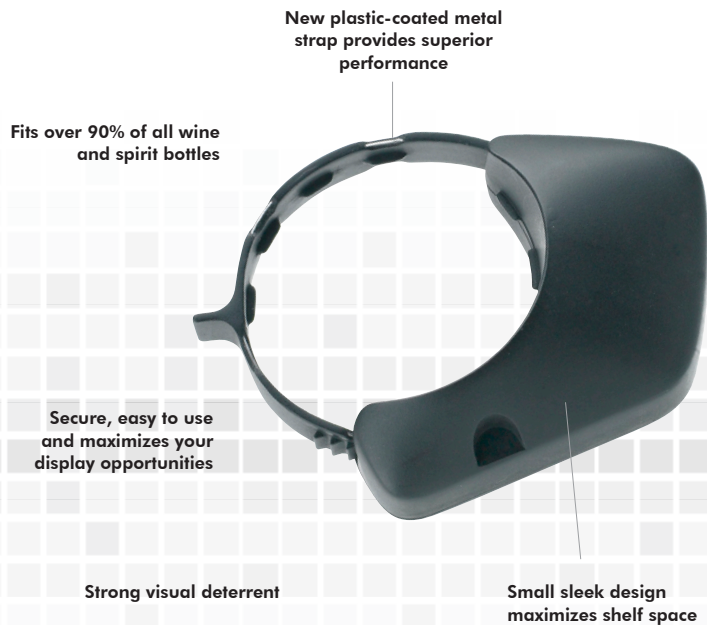

Steel Grip

Affordable security solutions for your premium wine and spirits

Put a wrap on product sampling and theft. The S3 Steel Grip Bottle Wraps are part of Alpha's high theft solutions designed to perform in high-productivity POS environments.

Available in AM and RF formats.

show. secure. sell.

Alpha's single key solution to control high-theft

ORDER CODE	SAP CODE	DESCRIPTION	EXTERNAL DIM. (H x W x D)	CARTON QTY.
S3BWMSND	9282736	Steel Grip Bottle Wrap AM - 1.42" Dia. (3.61cm)	2.95"H x 2.70"W x 1.10"D (7.49 cmH x 6.86 cmW x 2.57cmD)	100
S3BWMSRF	9282737	Steel Grip Bottle Wrap RF - 1.42" Dia. (3.61cm)	2.95"H x 2.70"W x 1.10"D (7.49 cmH x 6.86 cmW x 2.57cmD)	100
S3BWMSXLND	9408763	Steel Grip Bottle Wrap XL AM - 1.57" Dia. (4.00cm)	2.27"H x 1.99"W x 0.67"D (5.77 cmH x 5.04 cmW x 1.70 cmD)	100
S3BWMSXLRF	9408764	Steel Grip Bottle Wrap XL RF - 1.57" Dia. (4.00cm)	2.27"H x 1.99"W x 0.67"D (5.77 cmH x 5.04 cmW x 1.70 cmD)	100