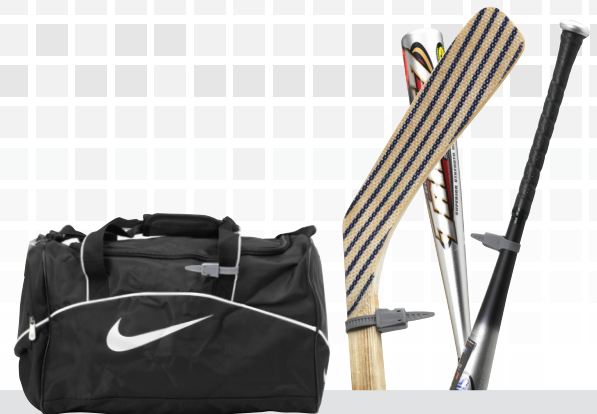

# Cinch Wrap

Easy to use. Tough to beat.

Hard-to-protect products demand the flexible security of S3 Cinch Wraps. It cinches snugly to large or unwieldy merchandise, offering a visible deterrent to thieves. It's incredibly simple to apply and easy to remove at checkout.

Available in AM and RF formats.

SUGGESTED APPLICATIONS:  
Sporting equipment, day planners,  
anything with a handle

Alpha's single key solution to control high-theft

SpiderWrap™

ORDER CODE	SAP CODE	DESCRIPTION	EXTERNAL DIM. (H x W x L)	CARTON QTY.	CARTON WT.
MSNWRAPND MSNWRAPRFR-3.5"	9183055 9261507	Cinch Wrap - 3.5" - AM Cinch Wrap - 3.5" - RF	1.36"H x 0.99"W x 6.75"L (3.50cmH x 2.50cmW x 17.50cmL)	200	7 lbs. (4 kg)
SNWRAPND SNWRAPRFR	9169249 9169248	Cinch Wrap - 5" - AM Cinch Wrap - 5" - RF	1.36"H x 0.99"W x 8.75"L (3.50cmH x 2.50cmW x 22.20cmL)	200	7 lbs. (4 kg)
SNWRAP2ND SNWRAP2RFR	9175079 9169250	Cinch Wrap - 7" - AM Cinch Wrap - 7" - RF	1.36"H x 0.99"W x 10.75"L (3.50cmH x 2.50cmW x 27.30cmL)	200	7 lbs. (4 kg)
SNWRAP3ND SNWRAP3RFR	9183057 9169251	Cinch Wrap - 9" - AM Cinch Wrap - 9" - RF	1.36"H x 0.99"W x 12.75"L (3.50cmH x 2.50cmW x 32.40cmL)	200	7 lbs. (4 kg)