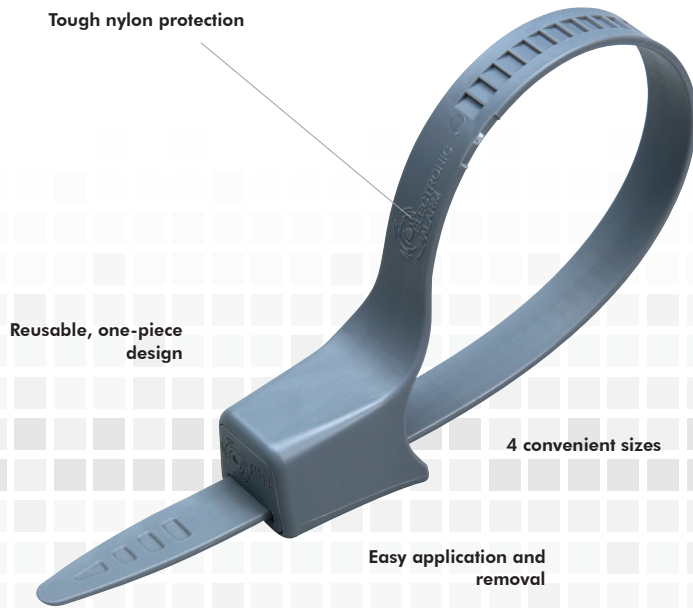

# Cinch Wrap

Easy to use. Tough to beat.

Hard-to-protect products demand the flexible security of S3 Cinch Wraps. It cinches snugly to large or unwieldy merchandise, offering a visible deterrent to thieves. It's incredibly simple to apply and easy to remove at checkout.

Available in AM and RF formats.

SUGGESTED APPLICATIONS:  
Sporting equipment, day planners,  
anything with a handle

Alpha's single key solution to control high-theft

SpiderWrap™

ORDER CODE	SAP CODE	DESCRIPTION	EXTERNAL DIM. (H x W x L)	CARTON QTY.	CARTON WT.
MSNWRAPND MSNWRAPRFR-3.5"	9183055 9261507	Cinch Wrap - 3.5" - AM Cinch Wrap - 3.5" - RF	1.36"H x 0.99"W x 6.75"L (3.50cmH x 2.50cmW x 17.50cmL)	200	7 lbs. (4 kg)
SNWRAPND SNWRAPRFR	9169249 9169248	Cinch Wrap - 5" - AM Cinch Wrap - 5" - RF	1.36"H x 0.99"W x 8.75"L (3.50cmH x 2.50cmW x 22.20cmL)	200	7 lbs. (4 kg)
SNWRAP2ND SNWRAP2RFR	9175079 9169250	Cinch Wrap - 7" - AM Cinch Wrap - 7" - RF	1.36"H x 0.99"W x 10.75"L (3.50cmH x 2.50cmW x 27.30cmL)	200	7 lbs. (4 kg)
SNWRAP3ND SNWRAP3RFR	9183057 9169251	Cinch Wrap - 9" - AM Cinch Wrap - 9" - RF	1.36"H x 0.99"W x 12.75"L (3.50cmH x 2.50cmW x 32.40cmL)	200	7 lbs. (4 kg)